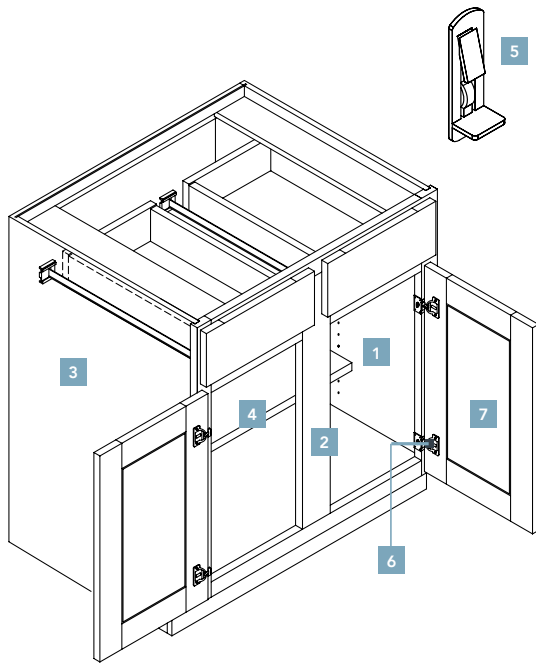

	STANDARD CABINET CONSTRUCTION	OPTIONAL UPGRADES
1 INTERIOR	Light maple laminate print on furniture board	Matching finished interior available on wall and tall cabinets
2 FACE FRAME	¾" thick solid wood	
3 CABINET BOX	½" thick laminated furniture board	<ul style="list-style-type: none"> Finished ends Modify depth
4 SHELVES	Adjustable ¾" thick laminated furniture board	
5 SHELF SUPPORTS	Plastic locking shelf clips	
6 HINGES	Concealed 6-way adjustable hinge, opens 106 degrees	Quiet Close hinges
7 DOORS	Wide variety of door style selections available in multiple species/materials	<ul style="list-style-type: none"> Five-piece drawer fronts on select door styles Mullion doors/decorative inserts available on wall cabinets and top doors of tall cabinets
DRAWER CONSTRUCTION	½" thick light maple laminated furniture board front, back, sides and bottom, butt joint construction, glued and pinned	<ul style="list-style-type: none"> Undermount ¾" extension guides Quiet Close full extension guides
DRAWER GUIDE	Side mounted ¾ extension epoxy-coated guide with self-closing and self-adjusting feature	Quiet Close, full extension drawers
ROLL-OUT TRAY CONSTRUCTION	Roll-out trays are 3½" high with ½" thick light maple laminate print furniture board back, sides and bottoms with ¾" thick solid hardwood fronts	Solid hardwood dovetail roll-out tray/guide upgrade available
WARRANTY	 5 year limited	 Lifetime limited on drawer guides, hinges and hardware